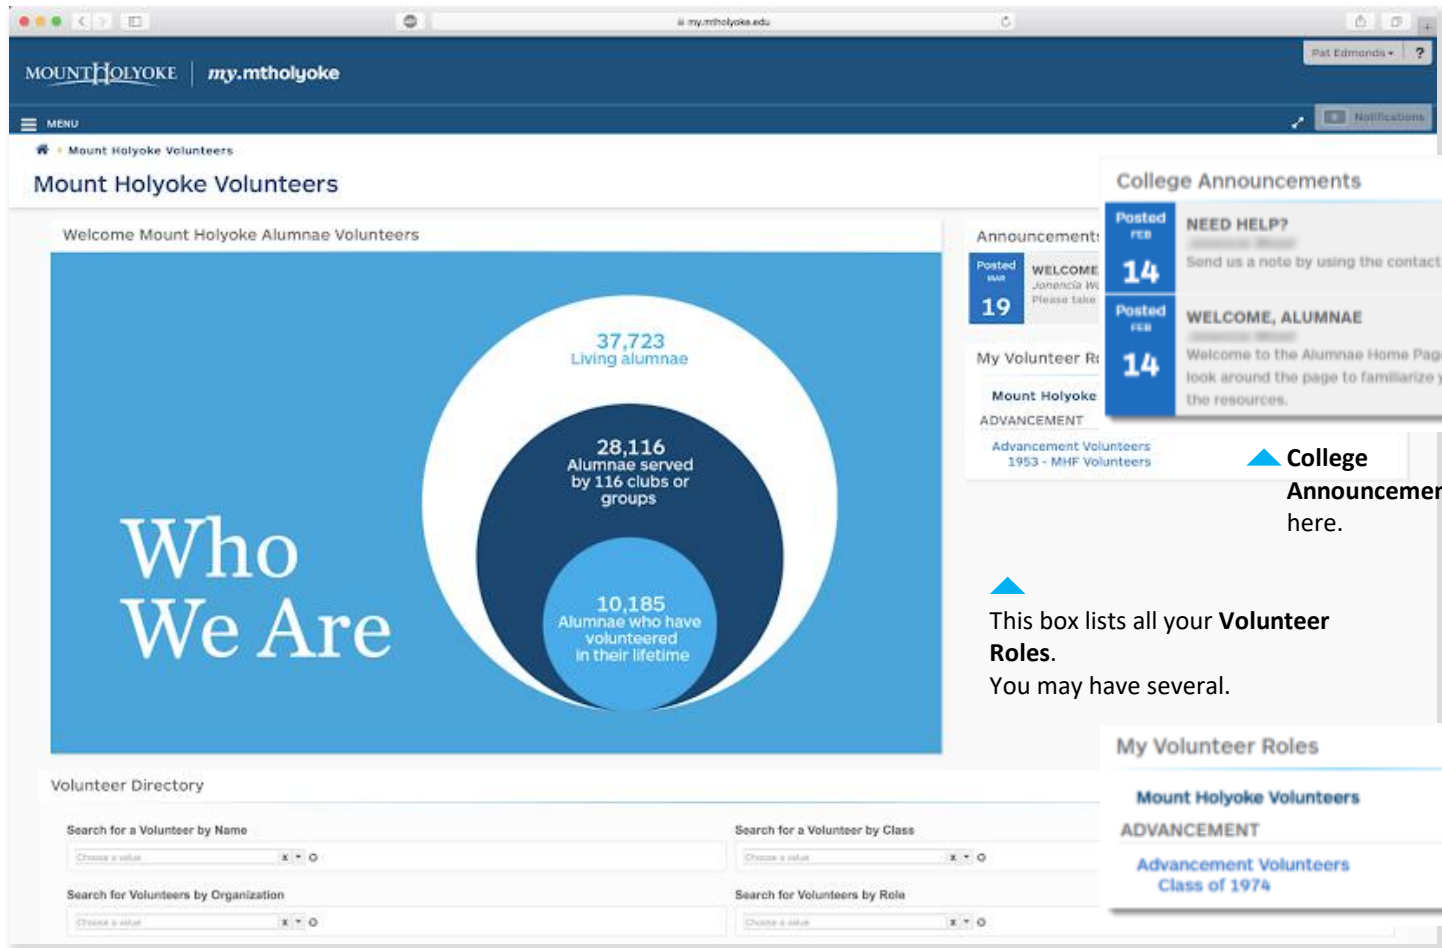

Mount Holyoke College Volunteer Hub Quick Reference Sheet

Be sure to **log out** when you are finished. Click and then **Sign Out**.

The Menu Button: Also known as a “Hamburger.” Will show the Menu when clicked.

The Menu drop down will list sites that you have access to. Most will have a sub-menu as well.

College Announcements are displayed here.

This box lists all your Volunteer Roles. You may have several.

You can click on the  button and download most reports and lists.